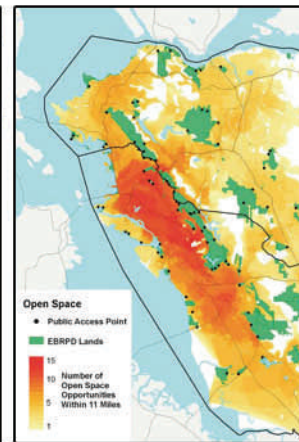

Number of Open Space opportunities - East Bay

The GIS Education Center offers short courses in Geographic Information Systems for Students, Non-Profits, and Working Professionals.

- Get hands-on training with ESRI's ArcGIS, Trimble GPS, and Google Earth Pro
- Receive free 1yr. ArcGIS software + license & free online ESRI course
- Strengthen your résumé with GIS skills
- Convenient, low-cost, and quick!

**Register at
www.ccsfgis.org**

Workshop Offerings — Spring 2010

Title	Dates	Cost Early*/Full
GIS Theory & Practice	January 7th	Free
GIS Quick Start	January 19, 26, Feb. 2, 9, 16	$180/$210
Public Health Analysis using GIS	January 23, 30, Feb. 6	$110/$140
Map Design & Data Visualization	February 4, 11, 18	$110/$140
GIS Quick Start II	March 4, 11, 18, 26, Apr. 8	$180/$210
Geodatabases	April 20, 27, May 4, 11, 18	$180/$210
Google Maps Mashup	April 22, 29, May 6, 13	$150/$180
GIS and the Urban Environment	April 24, May 1, 8, 15	$150/$180

* Early registration fee is available until one week prior to class start date

GIS Education Center Serves Two Locations in San Francisco:

Downtown Campus: 88 4th Street San Francisco, CA 94103
Mission Campus: 1125 Valencia Street San Francisco, CA 94110
Both locations within minutes from BART and MUNI

Questions? Contact Mono Simeone at csimeone@ccsf.edu